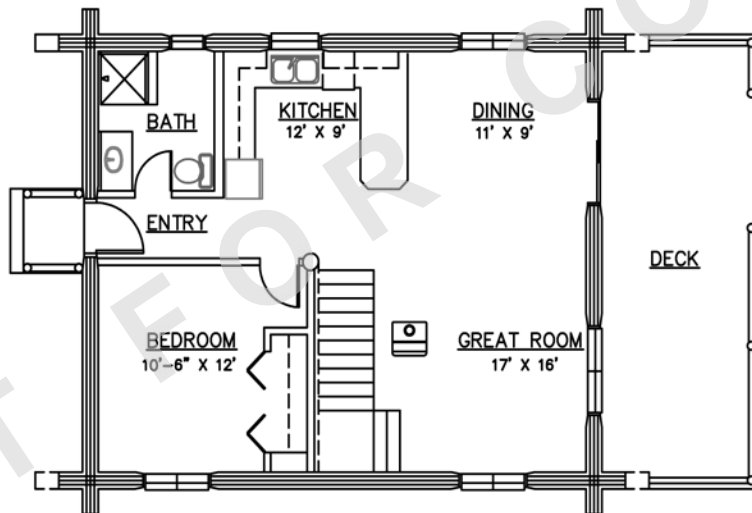

Green Structures NW

LaPine

Main Floor	870 SF	2 Bedroom
Loft Floor	460 SF	2 Bath
	1,330 SF	Loft

www.GreenStructuresNW.com

© Copyright Green Structures NW - All Rights Reserved

PO Box 6140, Salem, OR 97304

Serving the Western United States