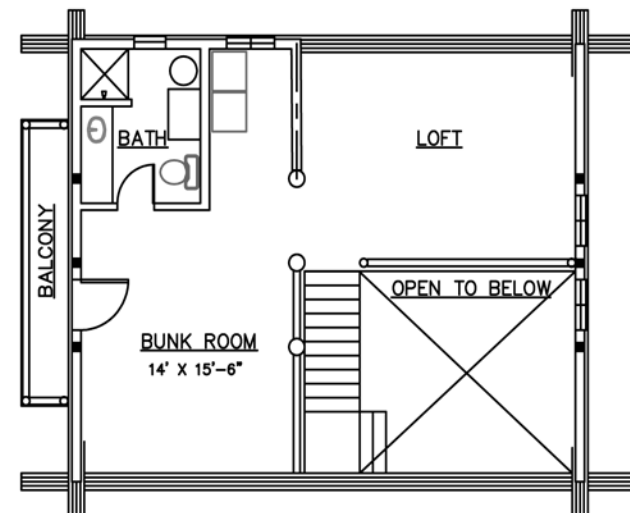

Green Structures NW

LaPine

Main Floor	870 SF	2 Bedroom
Loft Floor	460 SF	2 Bath
	1,330 SF	Loft

www.GreenStructuresNW.com

© Copyright Green Structures NW - All Rights Reserved

PO Box 6140, Salem, OR 97304

Serving the Western United States